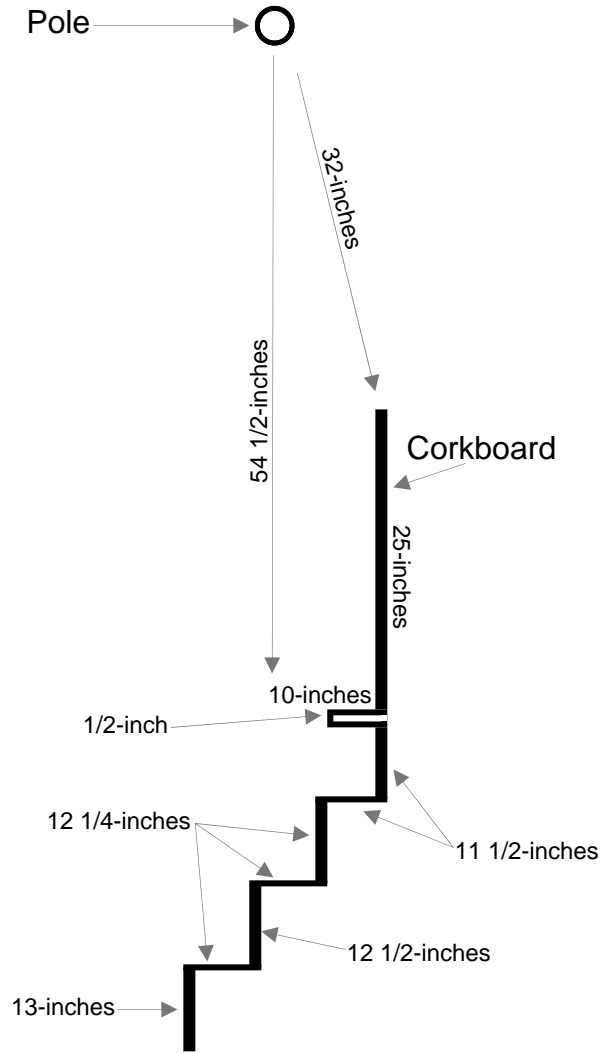

WALL DISPLAYS

MIDDLE DISPLAYS

80-inches to the top of the board
or
152-inches to the top of the pole